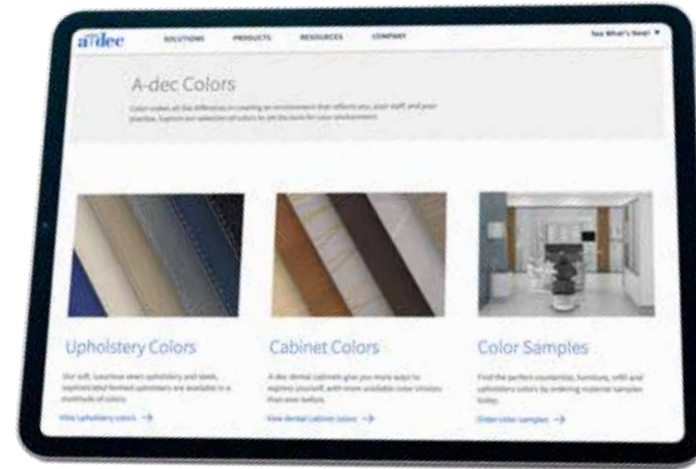

Color of the Year — Now available in your operatory.

A collaboration with worldwide color standard leader Pantone and innovative fabric company Ultrafabrics® brings Vivid Punch, the vibrant and dynamic shade inspired by Pantone® Color of the Year 2023 Viva Magenta, to the dental environment.

New for the operatory. Exclusively through A-dec.**

Dream in true color.

With so many options to create the environment of your dreams, A-dec's larger, 6" x 6" samples let you experience our soft, luxurious sewn or sleek, formed upholstery in true color.

We're always trying to keep up with the latest colors and availability, so be sure to check out the most up-to-date options and order your 6" x 6" samples at a-dec.com/color.

A-dec Headquarters

2601 Crestview Drive
Newberg, Oregon 97132 USA
Tel: 1.800.547.1883 within USA/CAN
Tel: +1.503.538.7478 outside USA/CAN
Fax: +1.503.538.0276
a-dec.com

A-dec Australia

Tel: 1.800.225.010 within AUS
Tel: +61.(0)2.8332.4000 outside AUS

A-dec China

Tel: 400.600.5434 within CN
Tel: +86.571.89026088 outside CN

A-dec United Kingdom

Tel: 0800.233285 within UK
Tel: +44.(0).24.7635.0901 outside UK

The colors and products shown may vary from the actual materials and are subject to change without notice. Please see your authorized A-dec dealer for accurate color samples and the most current product information.

Those trademarks followed by © are registered trademarks of A-dec, Inc. in the United States and may also be trademarks or registered trademarks in other countries.

Ultrafabrics and logo, and Ultraleather are registered trademarks of Ultrafabrics Inc.

PANTONE and the PANTONE Window Design are trademarks of Pantone LLC in the United States and/or in other countries. © Pantone LLC, 2023. All rights reserved.

Morbern, Inc. is a registered trademark. All other products or services mentioned in this document are covered by the trademarks, service marks, or product names designated by the companies marketing those products.

Color Release: April 2023

© 2023 A-dec Inc. All rights reserved.
85.6131.00/UF/7.5M/4-23/Rev L