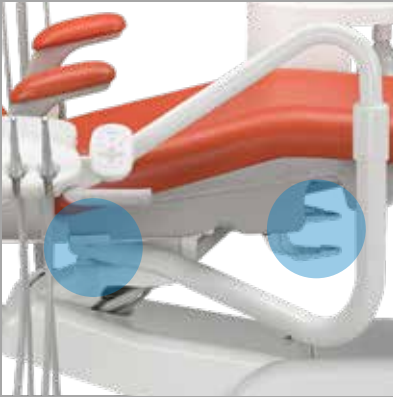

Choices

Performer is known for its reliability. Now with added functionality and a multitude of options, you can feel secure in the knowledge that this is a chair built for the long term.

Front- or back-mounted delivery system